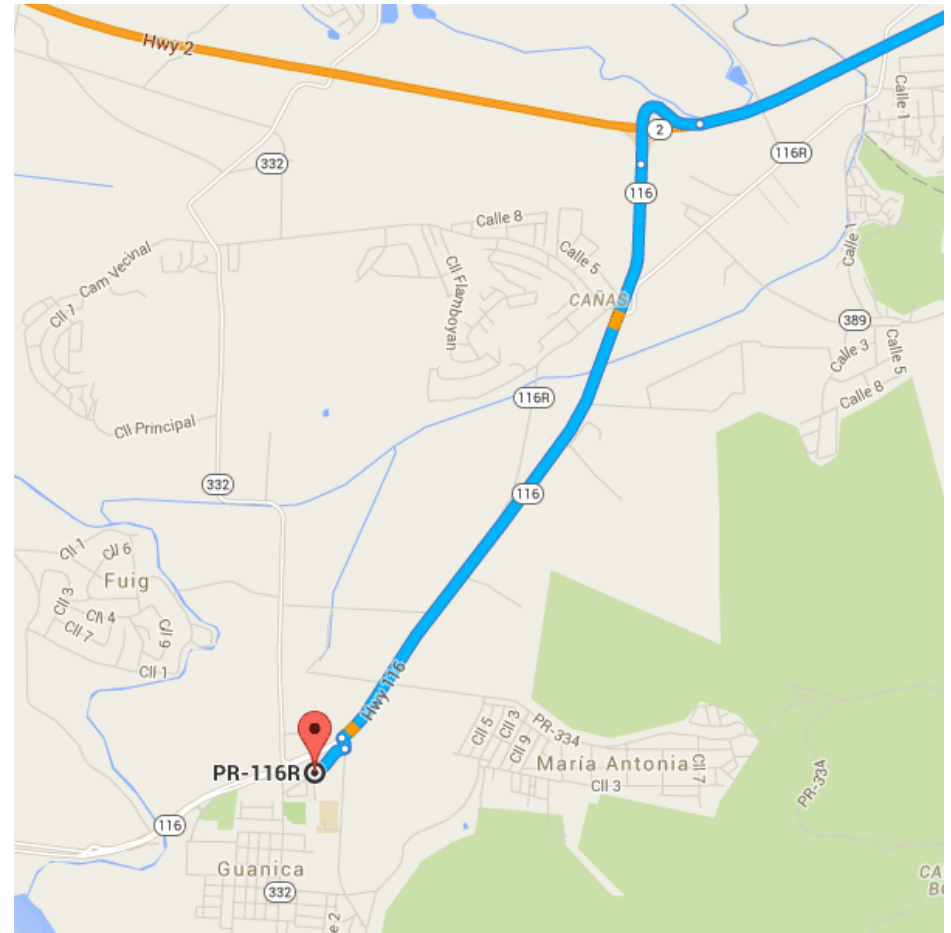

### Directions from Holiday Inn Ponce & Tropical Casino to PR-116R

#### ○ Holiday Inn Ponce & Tropical Casino

3315 Ponce Bypass, Ponce, 00731, Puerto Rico

Get on Carr Puerto Rico 2 O/PR-2 W

700 m / 1 min

- ↑ 1. Head east  
\_\_\_\_\_ 350 m
- ↘ 2. Turn right onto PR-591  
\_\_\_\_\_ 72 m
- ↗ 3. Turn right to merge onto Carr Puerto Rico 2 O/PR-2 W  
\_\_\_\_\_ 280 m

Follow Carr Puerto Rico 2 O/PR-2 W to PR-116 in Guánica.  
Exit from Carr Puerto Rico 2 O/PR-2 W

\_\_\_\_\_ 27.3 km / 18 min

- ↗ 4. Merge onto Carr Puerto Rico 2 O/PR-2 W  
\_\_\_\_\_ 26.7 km
- ↘ 5. Take the exit toward PR-116  
\_\_\_\_\_ 700 m

Follow PR-116 to PR-116R in Guanica

- \_\_\_\_\_ 4.2 km / 5 min
- ↑ 6. Continue onto PR-116  
\_\_\_\_\_ 3.9 km
- ↶ 7. Turn left onto PR-116R/PR-333  
\_\_\_\_\_ 66 m
- ↷ 8. Turn right onto PR-116R  
  - ⓘ Destination will be on the left
  - \_\_\_\_\_ 240 m