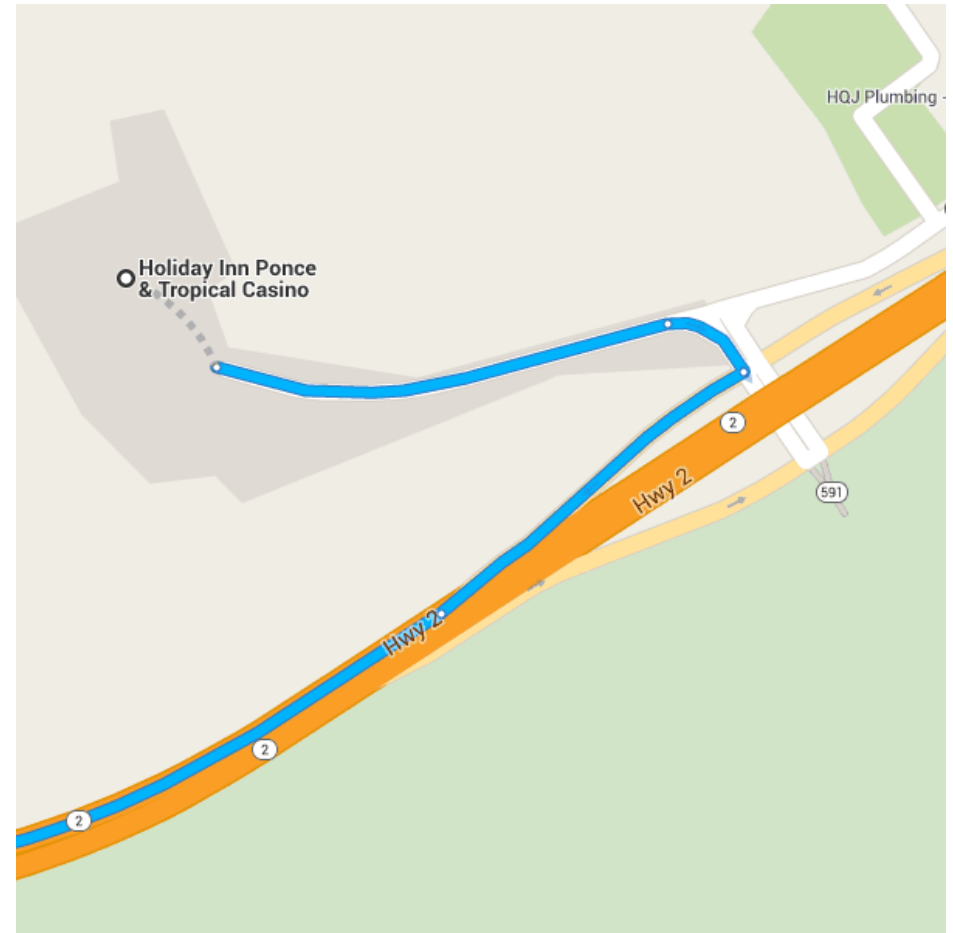

### Directions from Holiday Inn Ponce & Tropical Casino to PR-116R

#### ○ Holiday Inn Ponce & Tropical Casino

3315 Ponce Bypass, Ponce, 00731, Puerto Rico

Get on Carr Puerto Rico 2 O/PR-2 W

700 m / 1 min

- ↑ 1. Head east  
\_\_\_\_\_ 350 m
- ↘ 2. Turn right onto PR-591  
\_\_\_\_\_ 72 m
- ↗ 3. Turn right to merge onto Carr Puerto Rico 2 O/PR-2 W  
\_\_\_\_\_ 280 m

Follow Carr Puerto Rico 2 O/PR-2 W to PR-116 in Guánica.  
Exit from Carr Puerto Rico 2 O/PR-2 W

\_\_\_\_\_ 27.3 km / 18 min

- ↗ 4. Merge onto Carr Puerto Rico 2 O/PR-2 W  
\_\_\_\_\_ 26.7 km
- ↘ 5. Take the exit toward PR-116  
\_\_\_\_\_ 700 m

Follow PR-116 to PR-116R in Guanica

- \_\_\_\_\_ 4.2 km / 5 min
- ↑ 6. Continue onto PR-116  
\_\_\_\_\_ 3.9 km
- ↶ 7. Turn left onto PR-116R/PR-333  
\_\_\_\_\_ 66 m
- ↷ 8. Turn right onto PR-116R  
  - ⓘ Destination will be on the left
  - \_\_\_\_\_ 240 m