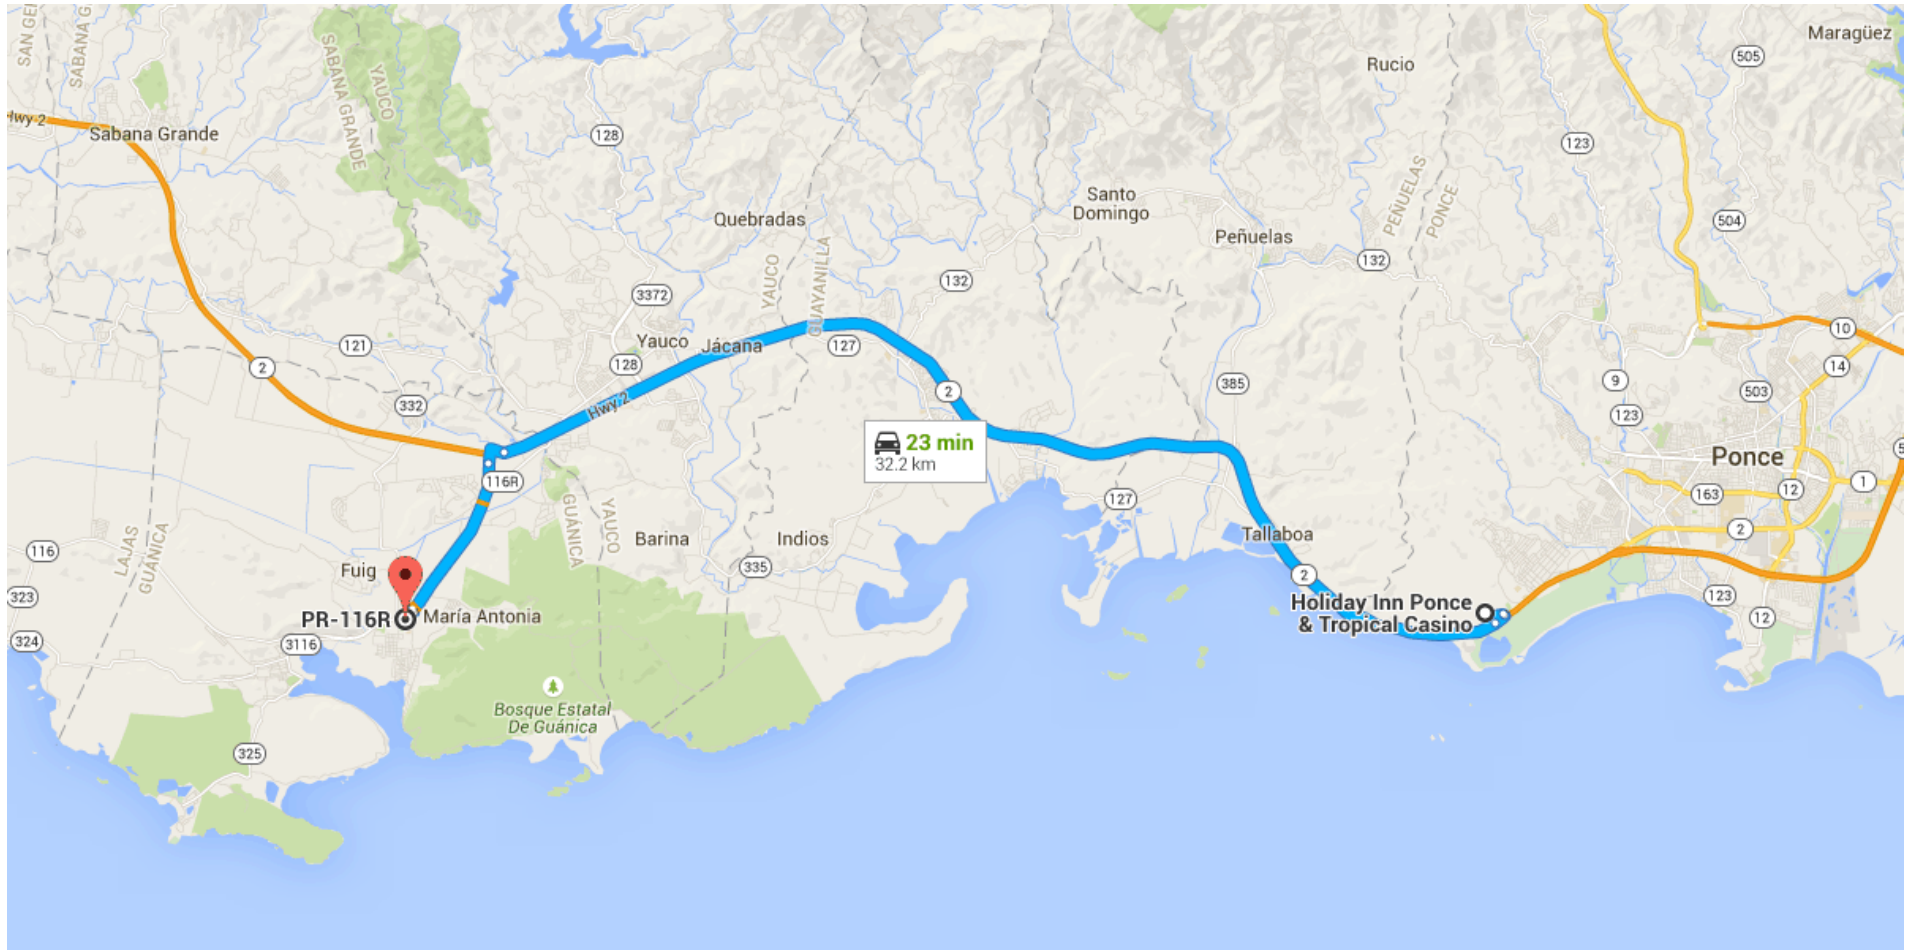

### Directions from Holiday Inn Ponce & Tropical Casino to PR-116R

#### ○ Holiday Inn Ponce & Tropical Casino

3315 Ponce Bypass, Ponce, 00731, Puerto Rico

Get on Carr Puerto Rico 2 O/PR-2 W

700 m / 1 min

- ↑ 1. Head east  
\_\_\_\_\_ 350 m
- ↘ 2. Turn right onto PR-591  
\_\_\_\_\_ 72 m
- ↗ 3. Turn right to merge onto Carr Puerto Rico 2 O/PR-2 W  
\_\_\_\_\_ 280 m

Follow Carr Puerto Rico 2 O/PR-2 W to PR-116 in Guánica.  
Exit from Carr Puerto Rico 2 O/PR-2 W

\_\_\_\_\_ 27.3 km / 18 min

- ↗ 4. Merge onto Carr Puerto Rico 2 O/PR-2 W  
\_\_\_\_\_ 26.7 km
- ↘ 5. Take the exit toward PR-116  
\_\_\_\_\_ 700 m

Follow PR-116 to PR-116R in Guanica

- \_\_\_\_\_ 4.2 km / 5 min
- ↑ 6. Continue onto PR-116  
\_\_\_\_\_ 3.9 km
- ↶ 7. Turn left onto PR-116R/PR-333  
\_\_\_\_\_ 66 m
- ↷ 8. Turn right onto PR-116R  
  - ⓘ Destination will be on the left
  - \_\_\_\_\_ 240 m