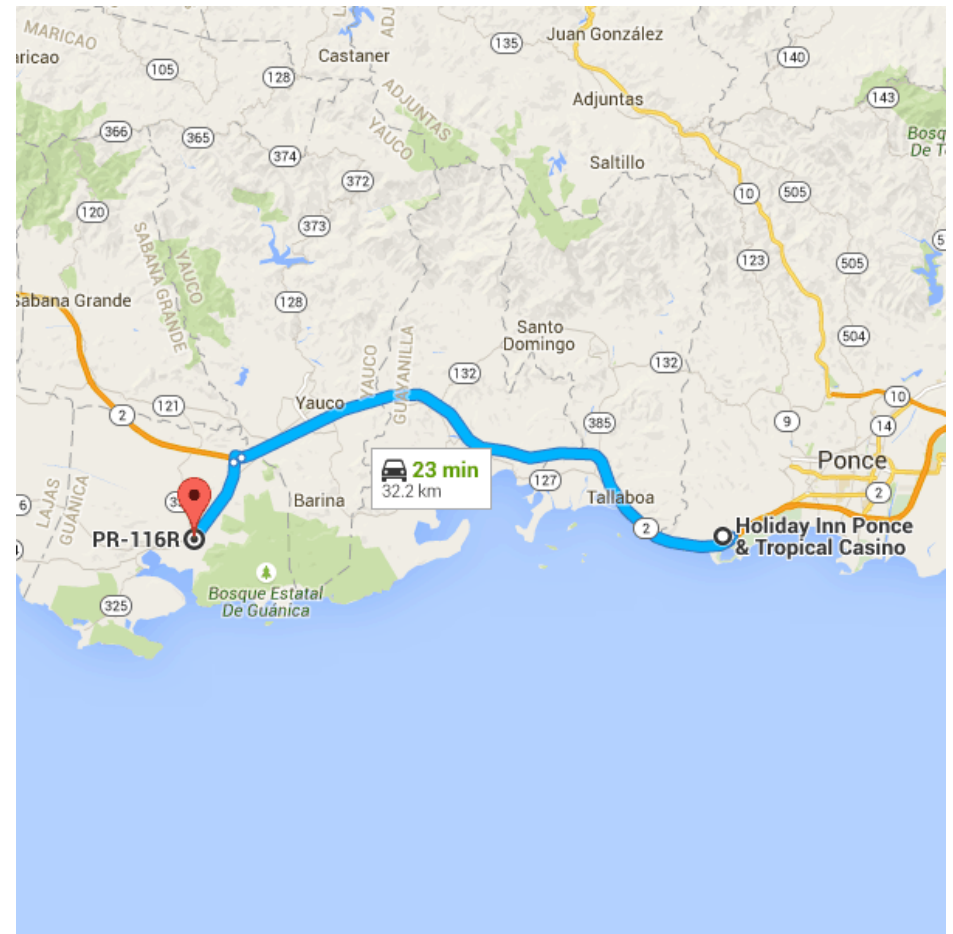

### Directions from Holiday Inn Ponce & Tropical Casino to PR-116R

#### ○ Holiday Inn Ponce & Tropical Casino

3315 Ponce Bypass, Ponce, 00731, Puerto Rico

Get on Carr Puerto Rico 2 O/PR-2 W

700 m / 1 min

- ↑ 1. Head east  
\_\_\_\_\_ 350 m
- ↘ 2. Turn right onto PR-591  
\_\_\_\_\_ 72 m
- ↗ 3. Turn right to merge onto Carr Puerto Rico 2 O/PR-2 W  
\_\_\_\_\_ 280 m

Follow Carr Puerto Rico 2 O/PR-2 W to PR-116 in Guánica.  
Exit from Carr Puerto Rico 2 O/PR-2 W

\_\_\_\_\_ 27.3 km / 18 min

- ↗ 4. Merge onto Carr Puerto Rico 2 O/PR-2 W  
\_\_\_\_\_ 26.7 km
- ↘ 5. Take the exit toward PR-116  
\_\_\_\_\_ 700 m

Follow PR-116 to PR-116R in Guanica

- \_\_\_\_\_ 4.2 km / 5 min
- ↑ 6. Continue onto PR-116  
\_\_\_\_\_ 3.9 km
- ↶ 7. Turn left onto PR-116R/PR-333  
\_\_\_\_\_ 66 m
- ↷ 8. Turn right onto PR-116R  
  - ⓘ Destination will be on the left
  - \_\_\_\_\_ 240 m